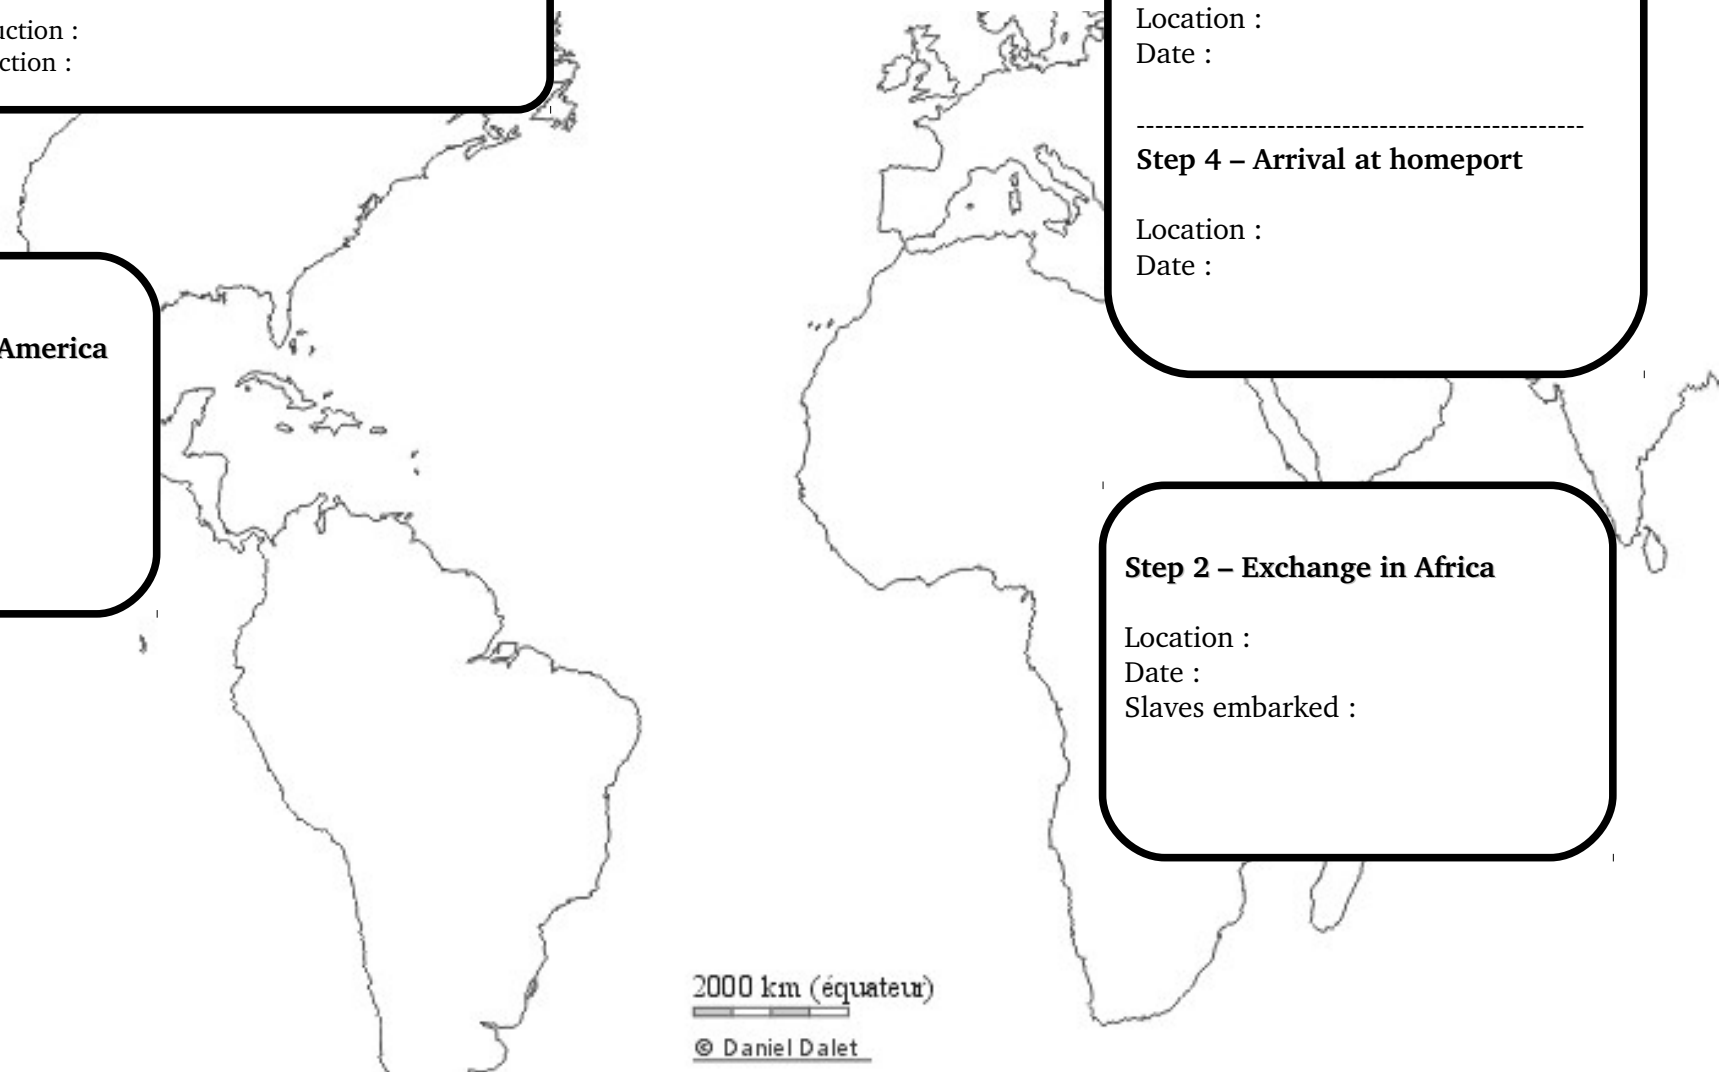

Ship name :
 Captain :
 Place of construction :
 Date of construction :

Step 3 – Arrival in America

Location :
 Date :
 Slaves arrived :
 Slaves died :

Step 1 – Departure from Europe

Location :
 Date :

Step 4 – Arrival at homeport

Location :
 Date :

Step 2 – Exchange in Africa

Location :
 Date :
 Slaves embarked :

2000 km (équateur)

© Daniel Dalet